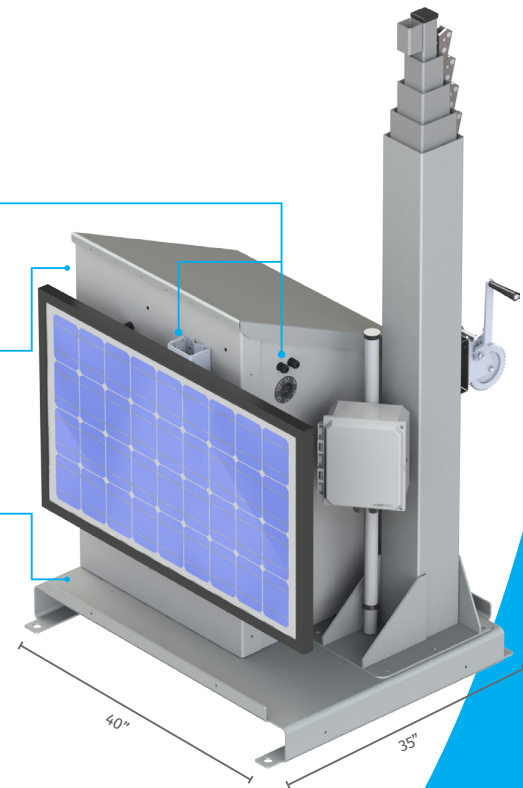

Vorp Energy

- 📍 4774 South Hwy 191
  Rexburg, ID 83440
- 📞 Phone : + (208) 904-0424
- ✉ E-Mail : support@vorpenergy.com

*Solar Power is not standard on all models