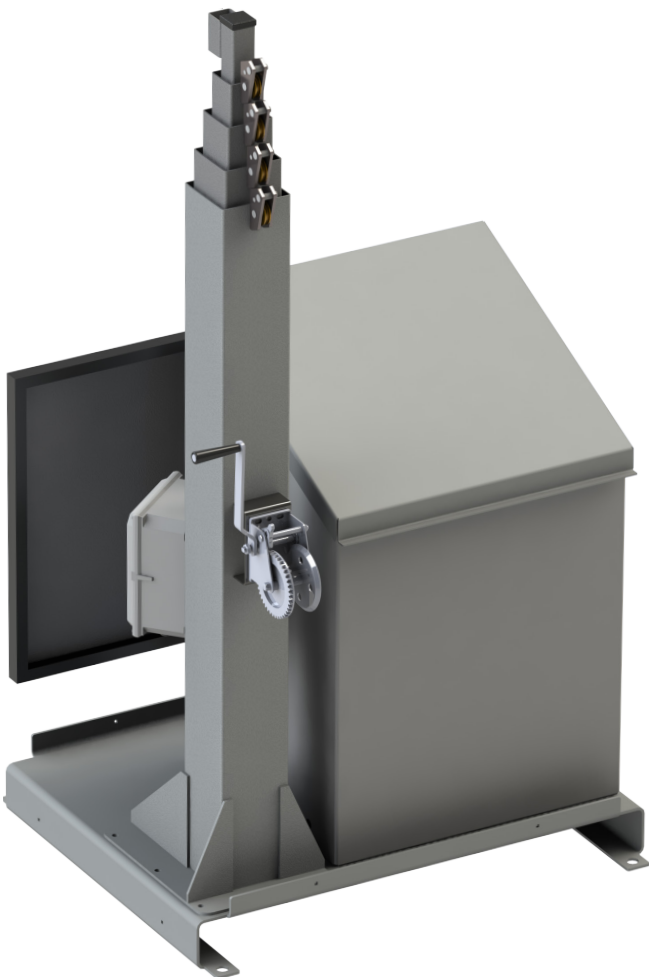

Micro-Skid Quick Specs

Footprint (Length x Width)	40 In x 35 In
Material	Heavy-Duty Powder Coated Steel
Total Weight	~325lbs. (Without Batteries)
Height (Pole Extended)	~21 Feet
Height (Pole Nested)	~6.5 Feet
Max Payload (Extended)	45 lbs.
Number of Pole Sections	5 Stabilized, Steel Sections
Standard Battery Capacity	240Ah Sealed Lead Acid (AGM) Battery Bank*
Continuous Power Available	Up to 55W (Solar Units Only, Varies by Location)
Solar Charge Technology	Advanced Algorithm MPPT Charger
Solar Panel Mount	Adjustable Aluminum Mounting Bracket

*Larger Battery Backup Options Available

Need this Unit as a Trailer?

Give us a call today and ask about the simple, cost effective Micro-Skid to Trailer conversion!