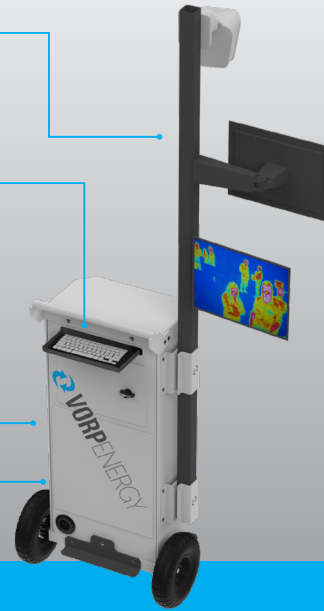

# mobileGuard

Rapid Deploy Security

**Equipment Mast**  
Secure Mounting Location for Cameras,  
Monitors, Lights or Speakers\*

**Keyboard/Laptop Tray**  
Optional Tray for Keyboard or Laptop  
Stores Inside Unit when not in Use

## Rapid Deploy Surveillance

Plug & Play, Complete, Reliable Security Unit

[www.vorpenergy.com](http://www.vorpenergy.com)

7 Foot Camera Height

**Comfortable Handling**  
Built for Indoor Deployments with  
Comfortable Mobility in Mind