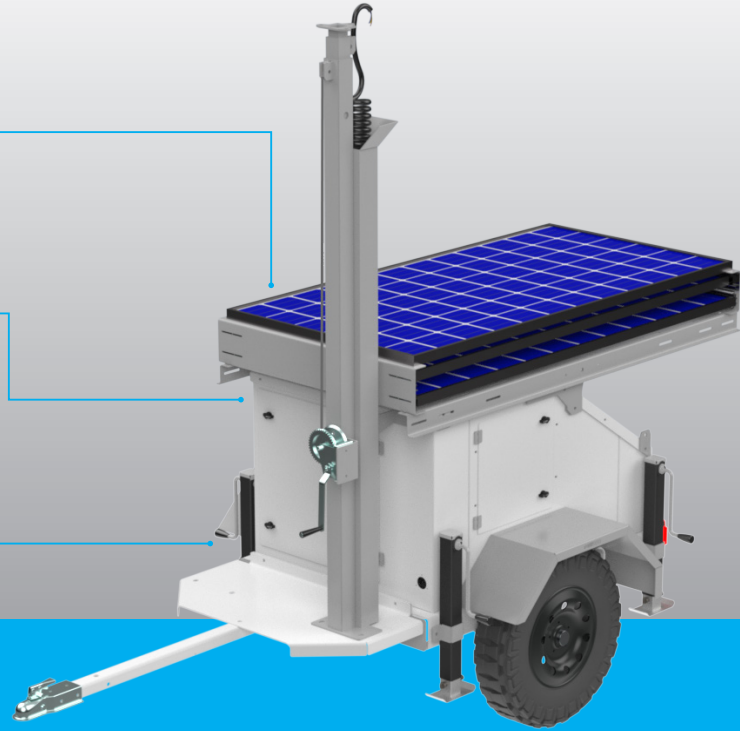

Flexible Recharge Options
Charge with 120VAC Shore Power, Remote Solar Power, or an Optional Generator

Rugged Steel Construction
Built to be punished in the roughest surveillance deployments

Modular Deployment Options
Customizable to fit any application, from lighting to jobsite power or a mobile surveillance headquarters

21' (Extended)

Solar Surveillance Trailer

For Cameras, Communications, and Lighting

Standard Integrator Package
\$8,805

Package Includes:

- Solar Trailer with 400W Solar
- 420Ah SLA Battery Bank
- 21' Telescopic Mast
- Manual Mast Winch
- Standard Jacks on Corners
- 2-Tone White/Grey Finish

Telescopic Mast
Quick deployment of mission critical equipment on a stable platform

Autonomous Solar Operation
Handle any surveillance deployment, with up to 1200W of solar power

Powder Coat Finish
Sleek, attractive, and extremely durable, this unit will impress clients for years

Large Deployment Site?

The Micro-Skid is the perfect companion to the larger Solar Surveillance Trailer! Built to be deployed rapidly and withstand punishing circumstances it is the **Ultimate Mobile Surveillance Unit**. Easily load 8 units or more onto a utility trailer and secure any location in a **single trip**. Lock down any jobsite by deploying Micro-Skid systems around a perimeter to support a central Surveillance Trailer.