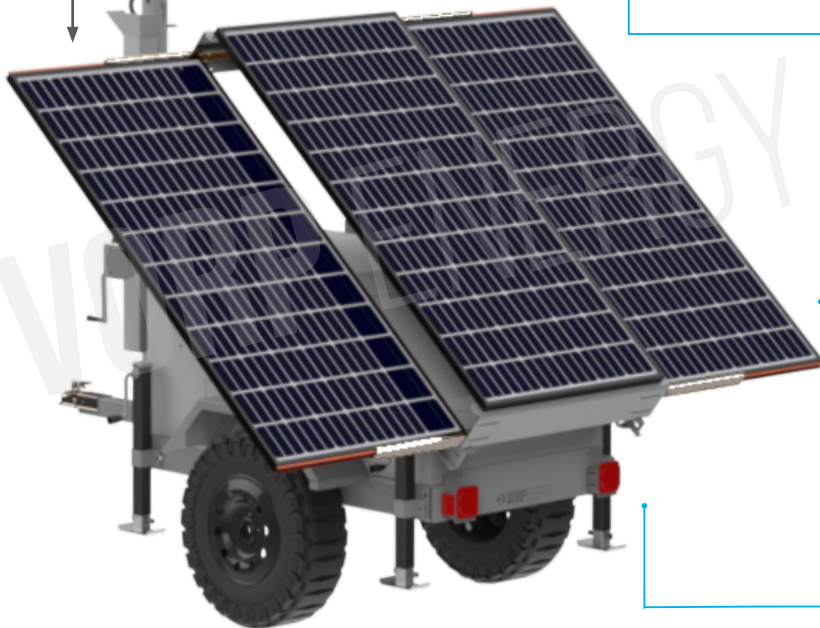

Flexible Recharge Options
Charge with 120VAC Shore Power, Remote Solar Power, or an Optional Generator

Rugged Steel Construction
Built to be punished in the roughest surveillance deployments

Modular Deployment Options
Customizable to fit any application, from lighting to jobsite power or a mobile surveillance headquarters

Solar Surveillance Trailer

For Cameras, Communications, and Lighting

18' (Extended)

Telescopic Mast
Quick deployment of mission critical equipment on a stable platform

Standard Integrator Package
\$13,200

Package Includes:

- Solar Trailer with 400W Solar
- 400Ah SLA Battery Bank
- 18' Telescopic Mast
- Manual Mast Winch
- Standard Jacks on Corners
- 2-Tone White/Grey Finish

Autonomous Solar Operation
Handle any surveillance deployment, with up to 1200W of solar power

Large Deployment Site?

The Micro-Skid is the perfect companion to the larger Solar Surveillance Trailer! Built to be deployed rapidly and withstand punishing circumstances it is the **Ultimate Mobile Surveillance Unit**. Easily load 8 units or more onto a utility trailer and secure any location in a **single trip**. Lock down any jobsite by deploying Micro-Skid systems around a perimeter to support a central Surveillance Trailer.