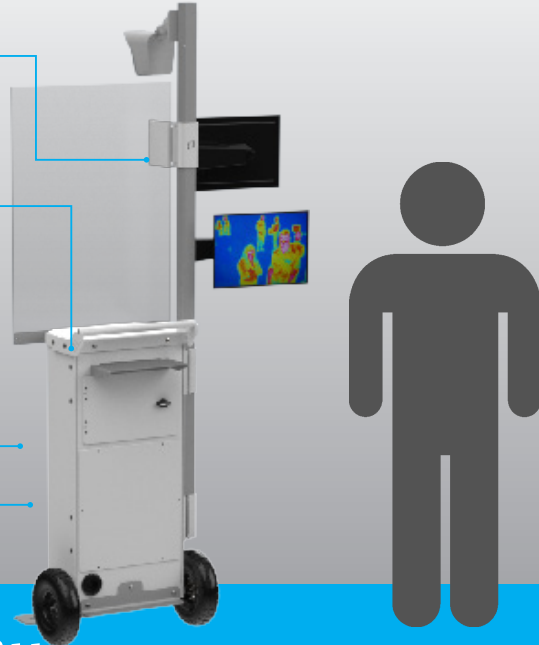

*Cameras and Wireless
Equipment Sold Separately

PROUDLY

MADE IN THE USA

mobileGuard

Rapid Deploy Security

Equipment Mast
Secure Mounting Location for Cameras,
Monitors, Lights or Speakers*

Keyboard/Laptop Tray
Optional Tray for Keyboard or Laptop
Stores Inside Unit when not in Use

Bullet-Proof Construction
Heavy Duty Steel Construction
Durable, Attractive Powder Coat Finish

Extended Battery Backup
Optional 100Ah Battery Backup
Upgrade for Unplugged Deployment

Rapid Deploy Surveillance

Plug & Play, Complete, Reliable Security Unit

www.vorpenergy.com

7 Foot Camera Hieght

Comfortable Handling
Built for Indoor Deployments with
Comfortable Mobility in Mind

Protect Equipment
Plenty of Room Protected Inside the Unit
Allows for a Variety of Different Applications

Heavy Duty Tires
10 Inch Wheels Roll Past Most
Obstacles with Quiet Ease

Ground Securing System
Ground Stakes or Sandbags and a Low
Center-of-Gravity Provide Added Stability

- Fever Detection
- Indoor Security
- Event Security
- Temporary WiFi